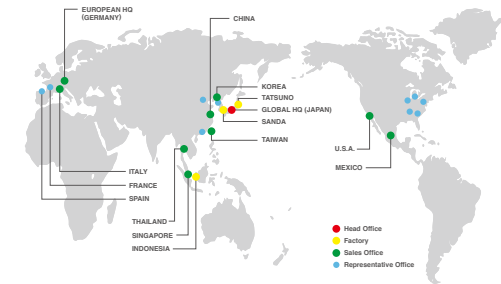

PATLITE Corporation

www.patlite.com

0.012 | 01 | 1312