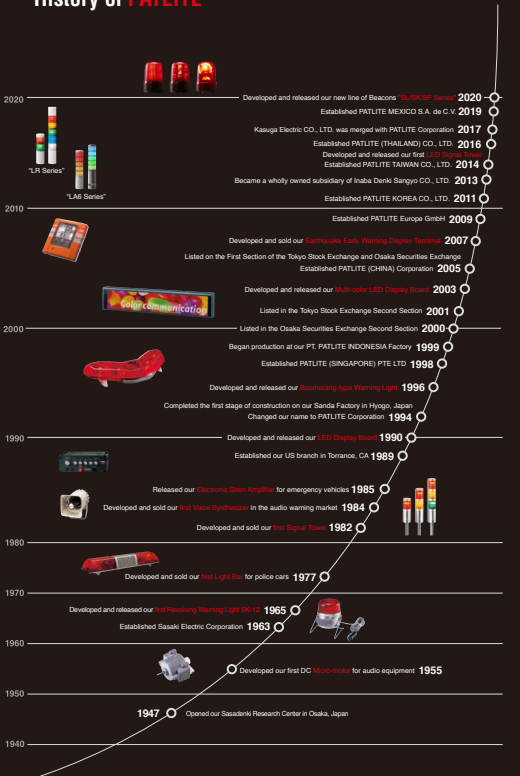

History of PATLITE

PATLITE Global Network